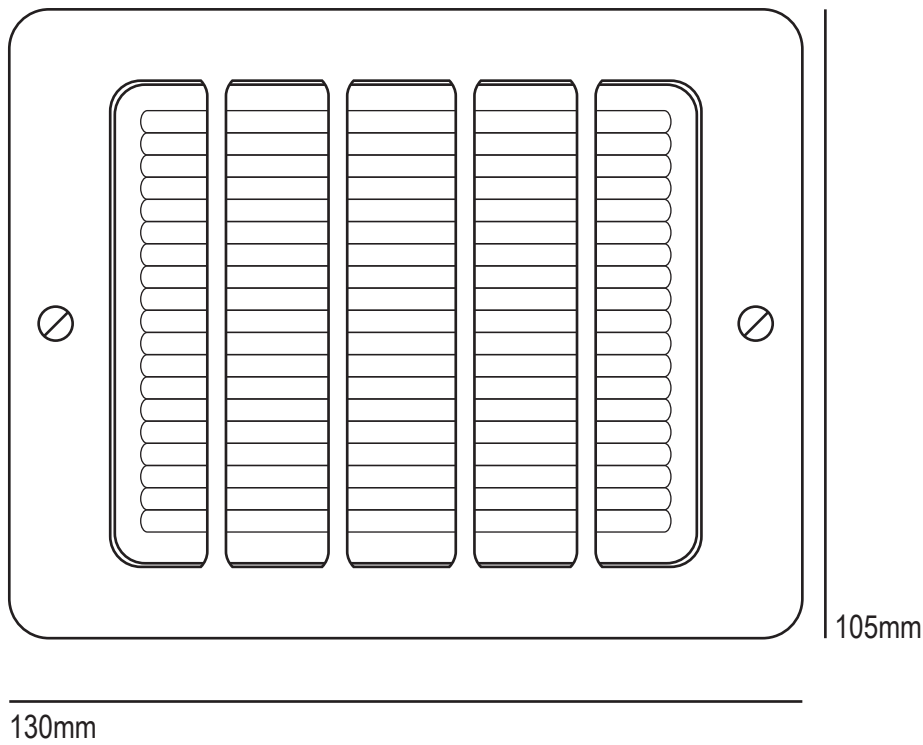

# Guarded Step Light 7576

Product Code	Bulb Cap	Max Wattage	Bulb Type	Height/Length	Width/Diameter	Projection/Depth
7576	G4 E14	12V: 10W 240V: 15W	Halogen Oven	105mm	130mm	24mm/ 38mm
<b>Available Finish</b>		Grey powder coated, polished or sandblasted brass. Ribbed glass.				

Front View

Side View

Bulb Not Supplied. 10W halogen capsule lamp or 15W appliance lamp.  
 Low voltage version(G4) requires connection to remote transformer for mains voltage installation  
 This product is available for specific markets.