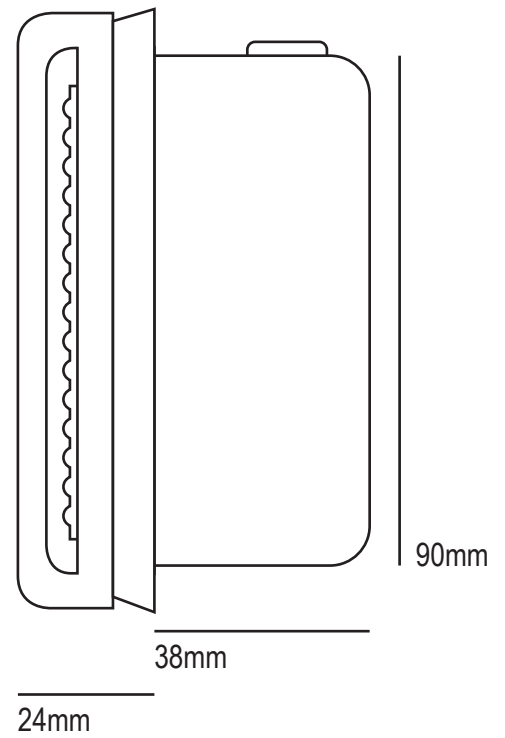

# Guarded Step Light 7576

Product Code	Bulb Cap	Max Wattage	Bulb Type	Height/Length	Width/Diameter	Projection/Depth
7576	G4 E14	12V: 10W 240V: 15W	Halogen Oven	105mm	130mm	24mm/ 38mm
<b>Available Finish</b>		Grey powder coated, polished or sandblasted brass. Ribbed glass.				

Front View

Side View

Bulb Not Supplied. 10W halogen capsule lamp or 15W appliance lamp.  
 Low voltage version(G4) requires connection to remote transformer for mains voltage installation  
 This product is available for specific markets.