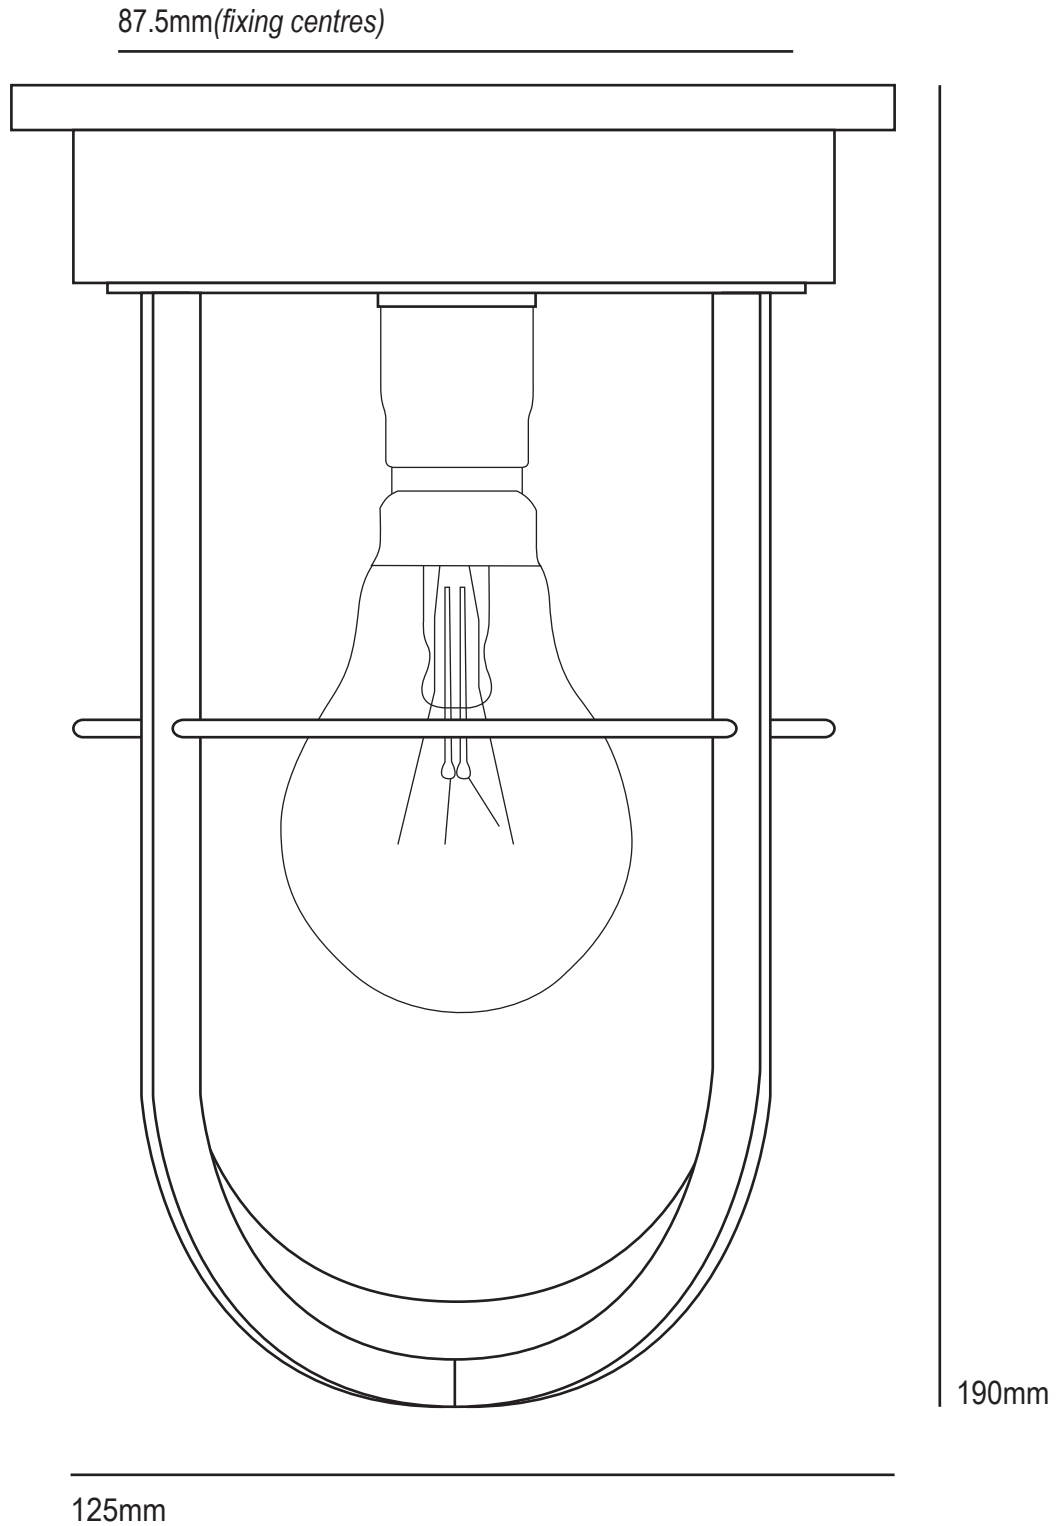

Ship's Companionway Light 7203

Product Code	Bulb Cap	Max Wattage	Bulb Type	Height/Length	Width/Diameter	Projection
7203	B22	60W	GLS	190mm	125mm	n/a
Available Finish		Polished brass, unlacquered or weathered or chrome plated. Clear or frosted glass				