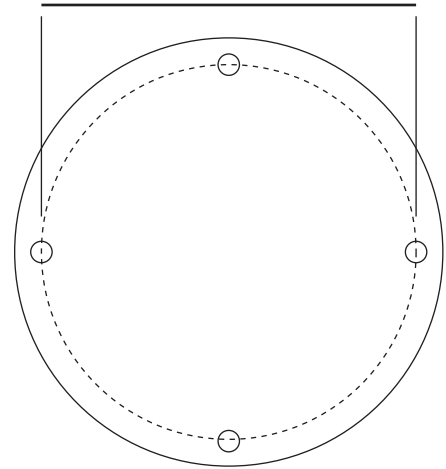

# Miniature Ships Companionway Light 7202/M

Product Code	Bulb Cap	Max Wattage	Bulb Type	Height/Length	Width/Diameter	Projection
7202/M	BA15d (SBC)	240V 15W	Appliance	90mm	86mm	n/a
<b>Available Finish</b>		Polished brass, unlacquered or weathered, clear or frosted glass				

86mm

Fixings: 4mmØ

79mm

90mm

Rated IP54  
Bulb Not Supplied  
This product is available for specific markets.