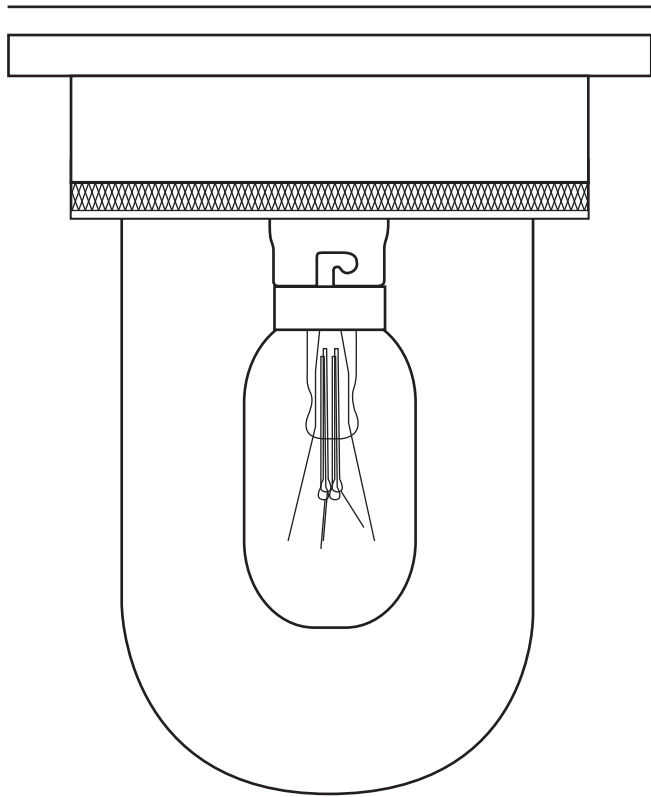

# Miniature Ships Companionway Light 7202/M

Product Code	Bulb Cap	Max Wattage	Bulb Type	Height/Length	Width/Diameter	Projection
7202/M	BA15d (SBC)	240V 15W	Appliance	90mm	86mm	n/a
<b>Available Finish</b>		Polished brass, unlacquered or weathered, clear or frosted glass				

86mm

Fixings: 4mmØ

79mm

90mm

Rated IP54  
Bulb Not Supplied  
This product is available for specific markets.