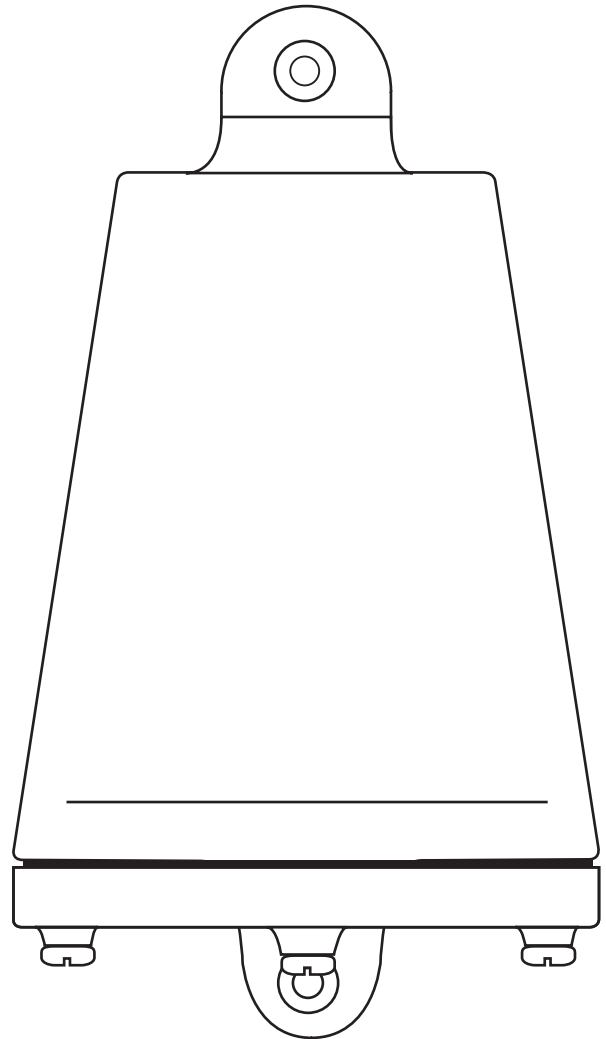

Marine Mast Light 0749

Product Code	Bulb Cap	Wattage	Bulb Type	Height/Length	Width/Diameter	Projection
0749	GU10	6.4	LED	139mm	78mm	84mm
Available Finish		Anodised/Polished/Sandblasted Aluminium, Polished/Sandblasted/Weathered Sandblasted Bronze				

Side View

84mm

Front View

78mm

139mm

Rear view

Mains(240V) voltage fitting
Bulb supplied: 6.4W warm white LED GU10
This product is available for specific markets.