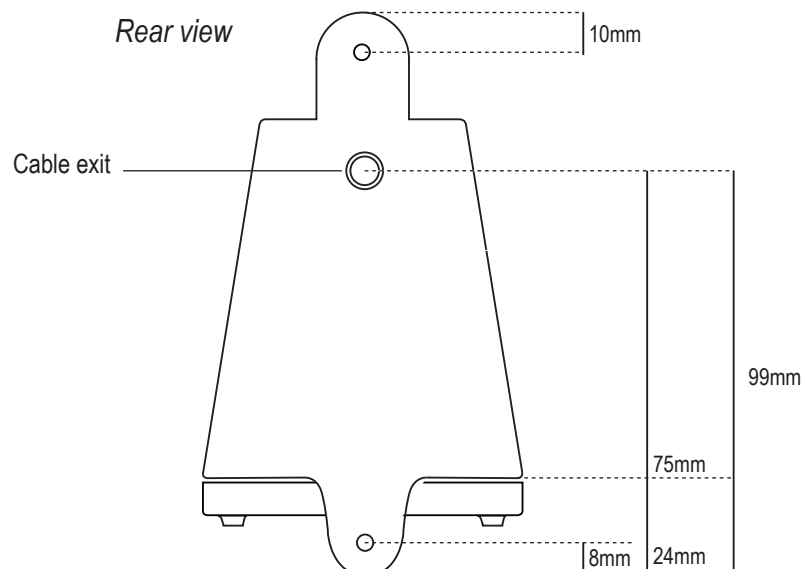

Marine Mast Light 0749

Product Code	Bulb Cap	Wattage	Bulb Type	Height/Length	Width/Diameter	Projection
0749	GU10	6.4	LED	139mm	78mm	84mm
Available Finish		Anodised/Polished/Sandblasted Aluminium, Polished/Sandblasted/Weathered Sandblasted Bronze				

Side View

84mm

Front View

78mm

139mm

Rear view

Mains(240V) voltage fitting
Bulb supplied: 6.4W warm white LED GU10
This product is available for specific markets.