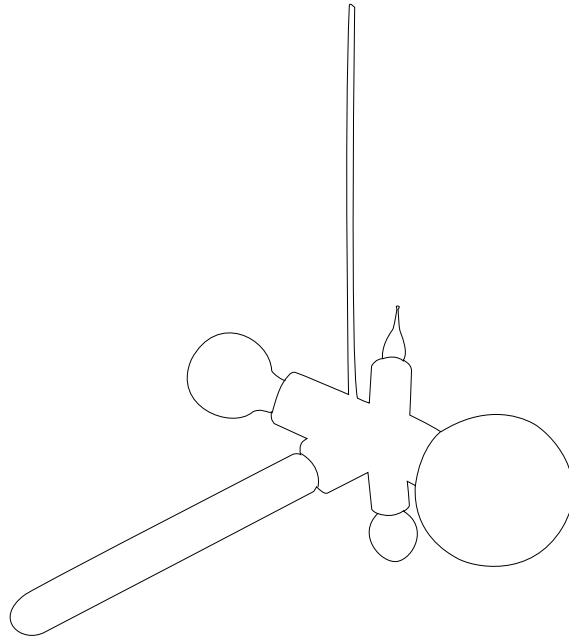

Detailing

Lightbulb set
seperately available

Please refer to the pricelist for more information

Colour

White RAL9016

Technical

E27 x 3 60 W MAX type A
E14 x 1 40 W MAX type G or B
E14 x 1 15 W MAX type G or B
Cable length 4M (white)

10M cable available on request
Plastic white canopy

E26 x 3 60 W MAX type A
E12 x 1 40 W MAX type G or B
E12 x 1 15 W MAX type G or B
Cable length 4M (black)
10M cable available on request
Chrome canopy

Packaging

Clusterlamp

H 19 cm | 7.5"
W 27 cm | 10.6"
D 27 cm | 10.6"

Colli 1/1

Product weight:

1 KG | 2,2 lb

With packaging:

1,6 KG | 3,5 lb

16cm | 6.3"

19cm | 7.5"

14cm | 5.5"